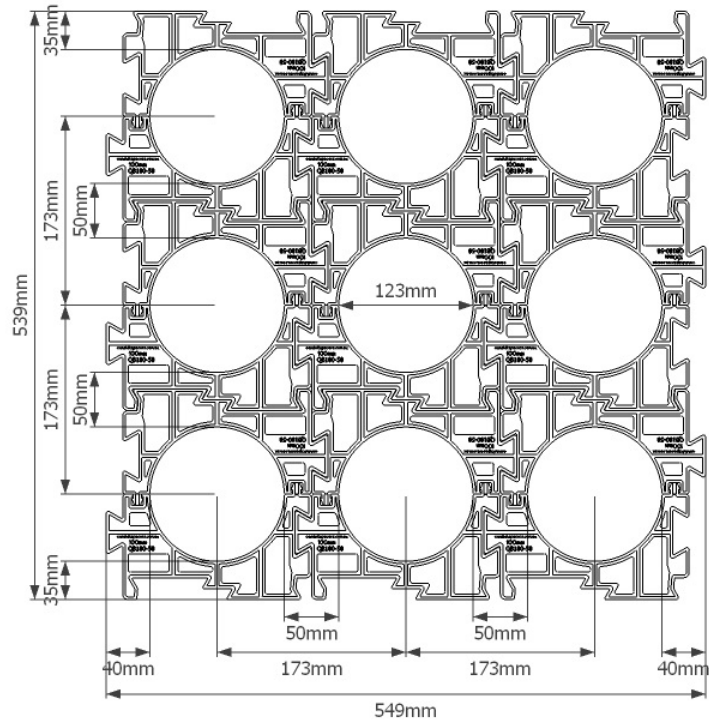

100mm QIKBUILD SPACER 3 Way Frame
 Consists of
 QB100-50 x 18

PART #

QB100503UL
 Uses 3 x QB100-50

QB100503M
 Uses 6 x QB100-50

QB100503M
 Uses 6 x QB100-50

QB100503UL
 Uses 3 x QB100-50